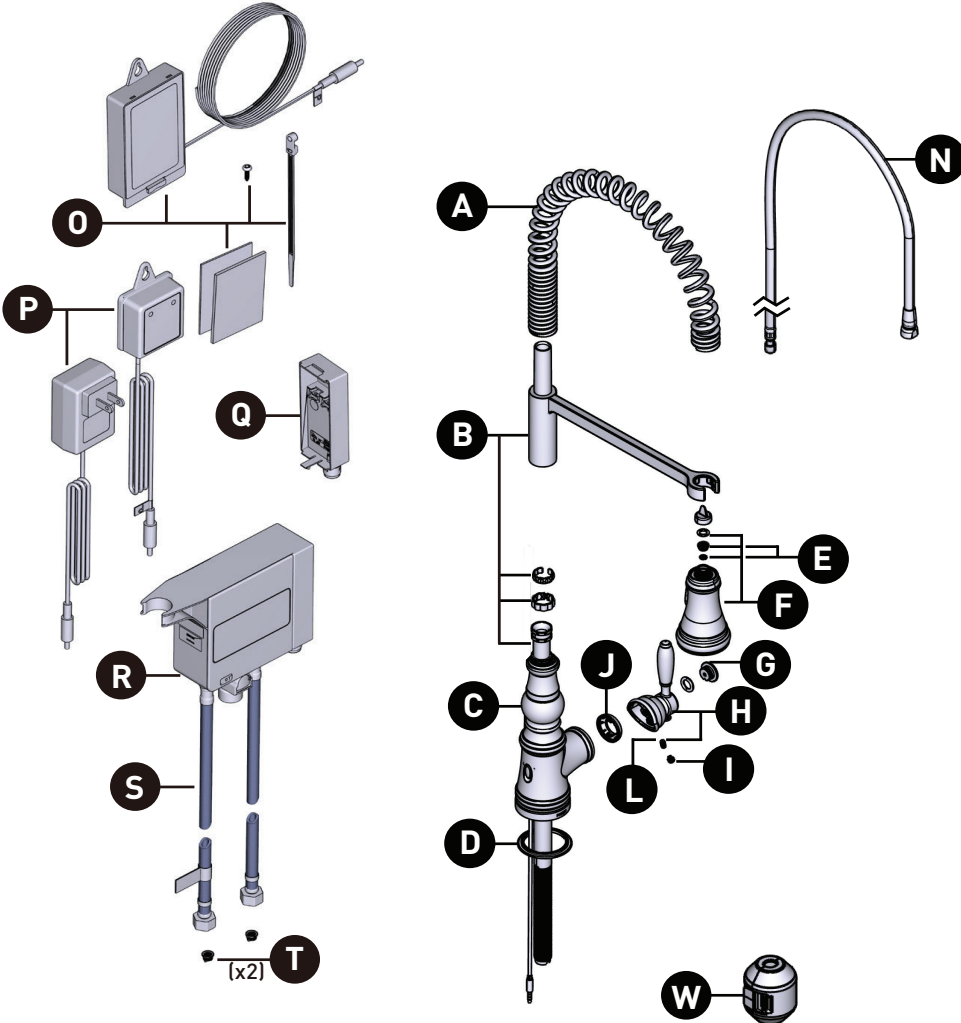

# MOEN®

ORDER BY PART NUMBER

## ILLUSTRATED PARTS

### WEYMOUTH® MOTIONSENSE WAVE™

Single Handle Pre-Rinse  
Spring Pulldown Kitchen Faucet

**MODELS:** S73104EW Series

ID	Kit Number	Finish
*A	197884	See below
*B	197883	See below
*C	214775	See below
D	143338	Use with: Chrome, Spot Resist Stainless, Brushed Gold, Polished Nickel
	143338BL	Use with: Matte Black, Oil Rubbed Bronze
E	141025	N/A
*F	214776	See below
G	195366	(Ceramic)
*G	195367	See below
*H	195369	See below
*I	152859	Use with all finishes except SRS
	152859CSL	Use with Classic Stainless / SRS
*J	160660	See below
K	193774	N/A
L	155023	N/A
M	118305	N/A
N	150259	Chrome
	150259CST	Classic Satine (Use with Spot Resist Stainless)
	191751BL	Use with: Matte Black, Polished Nickel, Brushed Gold, Oil Rubbed Bronze
O	177567	N/A
P	169031	N/A
Q	188031	N/A
R	177569	N/A
S	177572	N/A
T	197171	N/A
U	177566	N/A
V	176787	N/A
W	195361	N/A