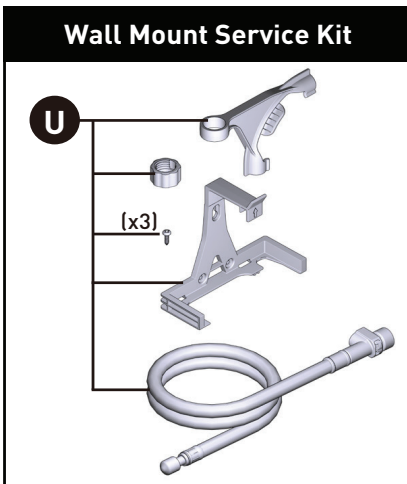

## ILLUSTRATED PARTS

### WEYMOUTH® MOTIONSENSE WAVE™

Single Handle Pre-Rinse  
Spring Pulldown Kitchen Faucet

**MODELS:** S73104EW Series

ID	Kit Number	Finish
*A	197884	See below
*B	197883	See below
*C	214775	See below
D	143338	Use with: Chrome, Spot Resist Stainless, Brushed Gold, Polished Nickel
	143338BL	Use with: Matte Black, Oil Rubbed Bronze
E	141025	N/A
*F	214776	See below
G	195366	(Ceramic)
*G	195367	See below
*H	195369	See below
*I	152859	Use with all finishes except SRS
	152859CSL	Use with Classic Stainless / SRS
*J	160660	See below
K	193774	N/A
L	155023	N/A
M	118305	N/A
N	150259	Chrome
	150259CST	Classic Satine (Use with Spot Resist Stainless)
	191751BL	Use with: Matte Black, Polished Nickel, Brushed Gold, Oil Rubbed Bronze
O	177567	N/A
P	169031	N/A
Q	188031	N/A
R	177569	N/A
S	177572	N/A
T	197171	N/A
U	177566	N/A
V	176787	N/A
W	195361	N/A